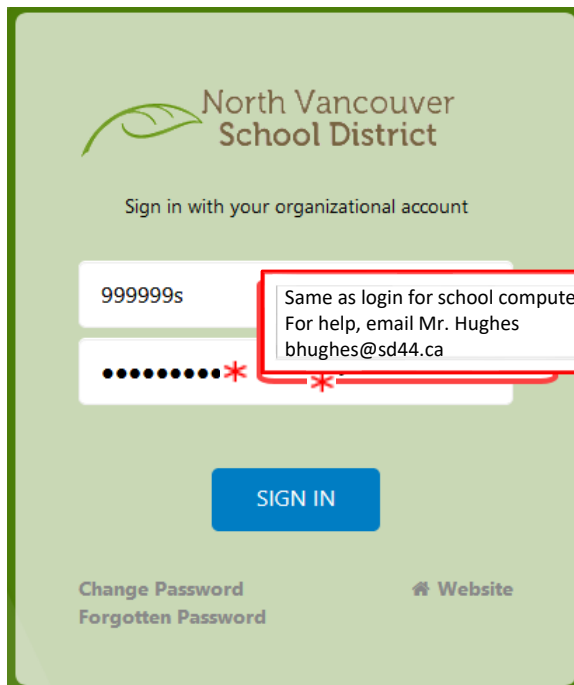

Guide for Students Access to Microsoft Teams

All North Vancouver School District Students have a SD44.ca email. This email address is secure, safe and connected to your Office 365 account and student "H" Drive.

1. Where is my email mailbox? What is my email address?

[Home](#) [Schools](#) [Programs & Services](#) [Board of Education](#) [District](#) [District Educational Plan](#) [More](#)

Same as login for school computers.
For help, email Mr. Hughes
bhughes@sd44.ca