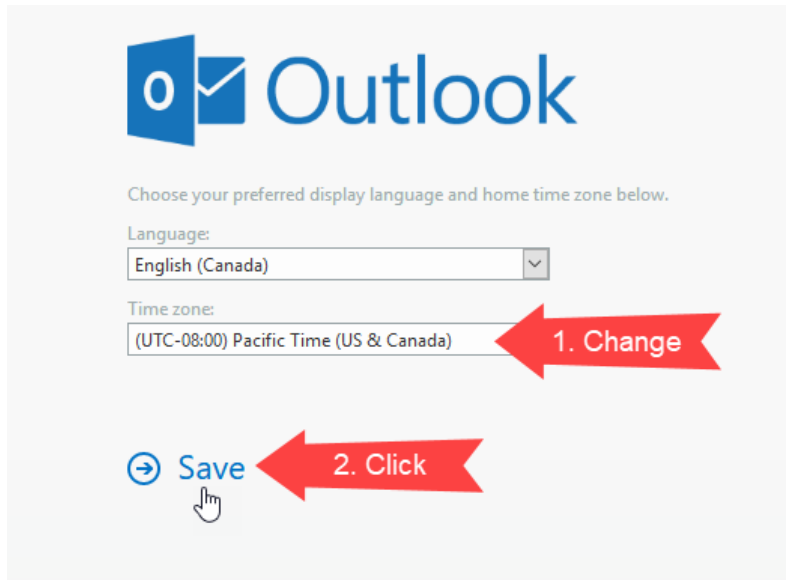

1. Where is my email mailbox? What is my email address?

[Home](#) [Schools](#) [Programs & Services](#) [Board of Education](#) [District](#) [District Educational Plan](#) [More](#)

Same as login for school computers.
For help, email Mr. Hughes
bhughes@sd44.ca